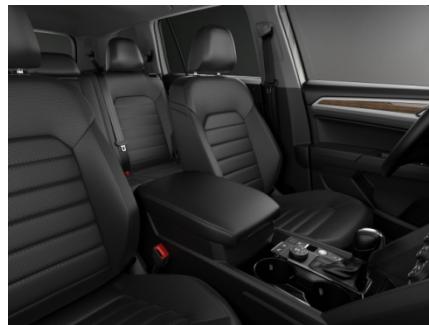

2018 VOLKSWAGEN ATLAS LAUNCH

katzkin[®]
AUTOMOTIVE LEATHER
Love Your Drive[™]

INTERIOR DESIGN SET

FACTORY COLORS - EXTERIOR

Factory: Black
Katzkin: **Black**

FACTORY COLORS

OTHER COLORS VOLKSWAGEN
OFFERS ON OTHER MODELS